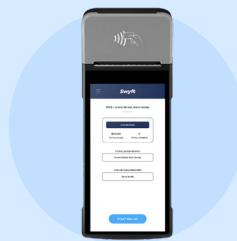

**Self-Service Kiosk**  
**Breez**

Enjoy fast, efficient, and friendly checkouts in 30 seconds and maximize workforce potential.

- 30 Second Checkout
- AI & ML Powered
- Payment Integration
- Voice Activation
- RFID Technology

**All-in-one POS**  
**Leap**

Complete POS system with inventory management, sales reporting, and customer feedback.

- Discounts & Promotions
- Cross Platform
- Plug & Play
- Loyalty Programs
- Delivery Integration

**Hand-Held POS**  
**Swyft**

A powerful mobile POS solution to effortlessly process payments anytime and anywhere.

- Omnichannel Integration
- Rapid Operational Value
- Up-Sell & Cross-Sell
- Reducing Friction
- Queue Busting