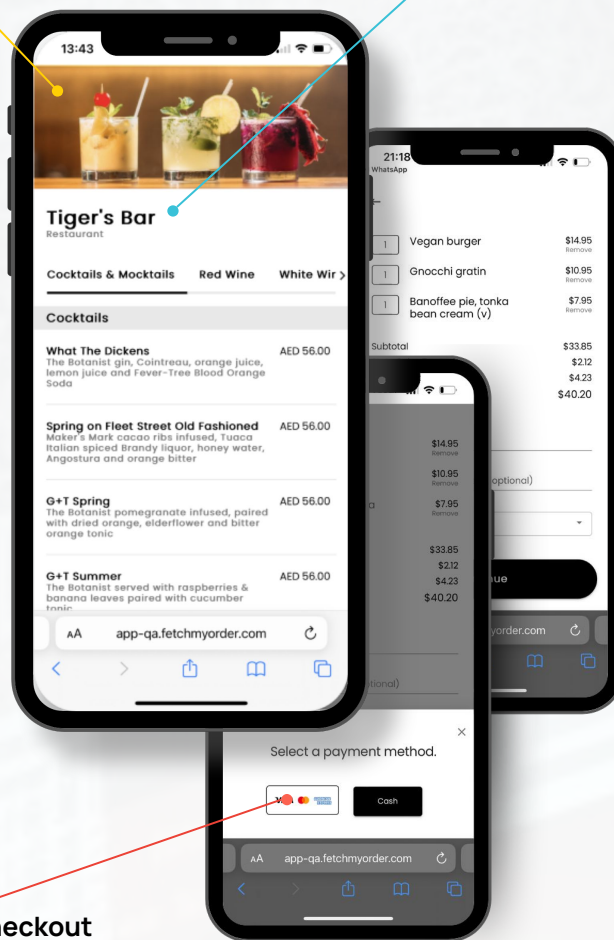

Order & Pay.

Customizable Design.
To reflect your brand.

Real-time Menu.
POS immediate sync.

Increase
efficiency
by up to
25%

Secure checkout
All payment types

Add items to checks without the involvement of a server. Guests push item orders to the kitchen in real time using FETCH. Servers share the ordering functions via the integrated POS.

Pay Anywhere.

Customizable Design.
To reflect your brand.

Split the Bill
With other guests

By Amount

By Items

Savings in
table turns
by up to
10-15
min

Digital Tipping
Customise the tip amount

Guests quickly scan and pay the check, it quick and hassle-free. Make payments efficient, fast and secure by either splitting the bill by amount or by items.

DRAFT
TEMPLATE

Digital Tipping.

Customizable Design.
To reflect your brand.

Leave a review
With a special message

Digital Tipping
Customise the tip
amount

Increase
in tips
by up to
40%

The default amount can be customised which makes it easier for the guests to tip or the guests can also leave a custom amount.