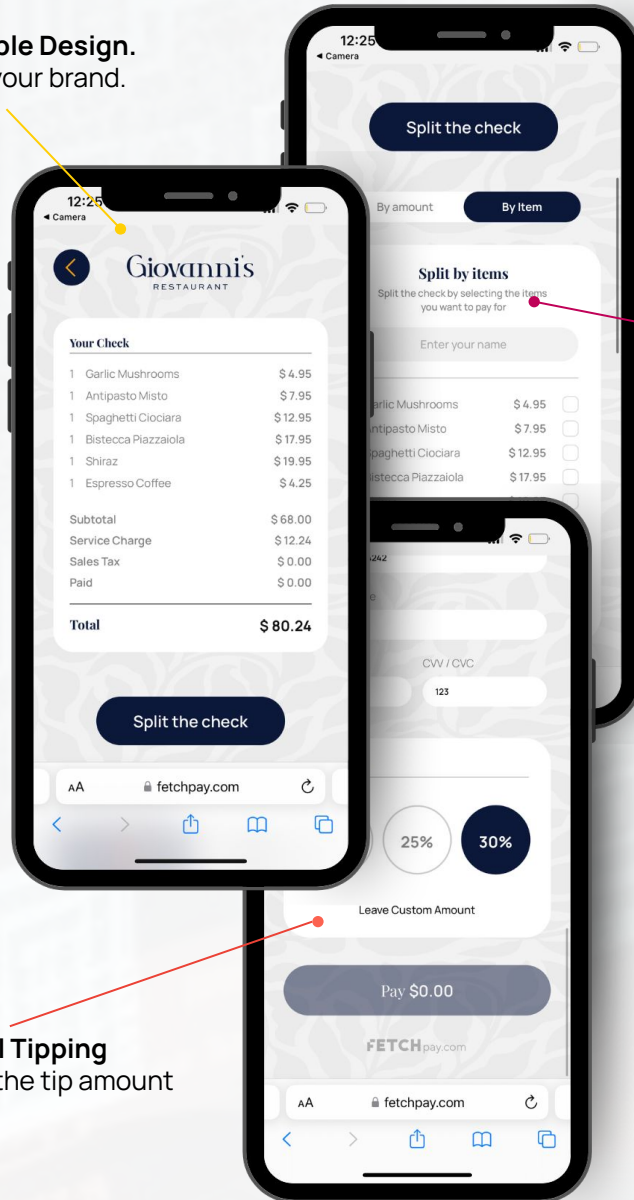

Order & Pay.

Customizable Design.
To reflect your brand.

Real-time Menu.
POS immediate sync.

Increase
efficiency
by up to
25%

Secure checkout
All payment types

Add items to checks without the involvement of a server. Guests push item orders to the kitchen in real time using FETCH. Servers share the ordering functions via the integrated POS.

Pay Anywhere.

Customizable Design.
To reflect your brand.

Split the Bill
With other guests

By Amount

By Items

Savings in
table turns
by up to
10-15
min

Digital Tipping
Customise the tip amount

Guests quickly scan and pay the check, it quick and hassle-free. Make payments efficient, fast and secure by either splitting the bill by amount or by items.