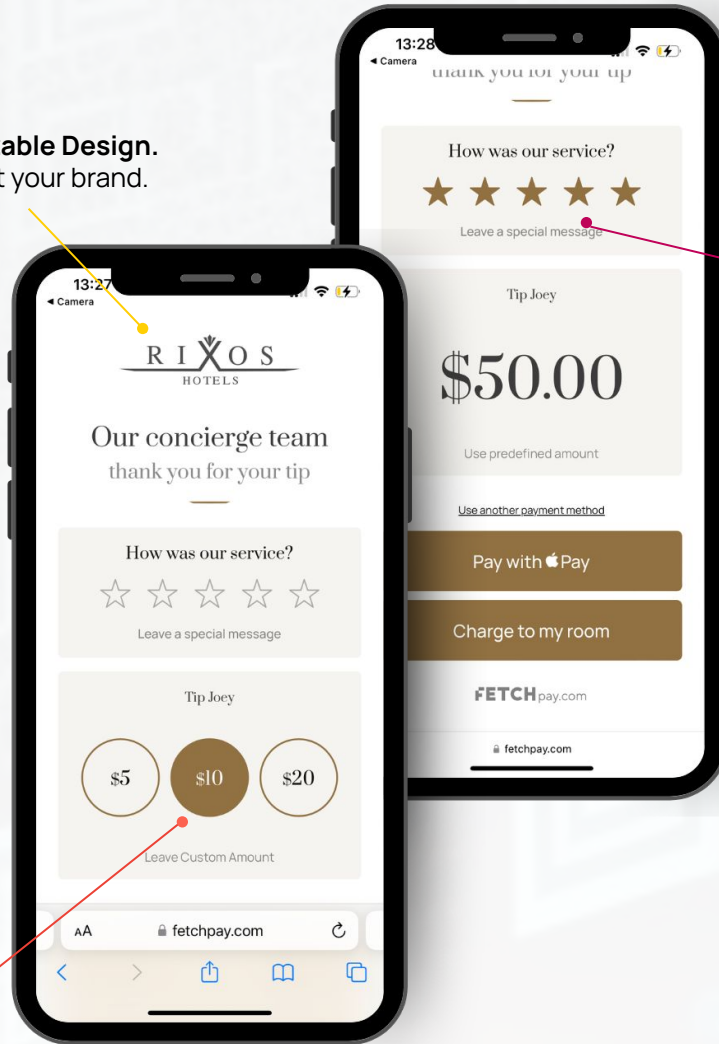

Order & Pay.

Customizable Design.
To reflect your brand.

Real-time Menu.
POS immediate sync.

Increase
efficiency
by up to
25%

Secure checkout
All payment types

Add items to checks without the involvement of a server. Guests push item orders to the kitchen in real time using FETCH. Servers share the ordering functions via the integrated POS.

Pay Anywhere.

Customizable Design.
To reflect your brand.

Split the Bill
With other guests

By Amount

By Items

Savings in
table turns
by up to
10-15
min

Digital Tipping
Customise the tip amount

Guests quickly scan and pay the check, it quick and hassle-free. Make payments efficient, fast and secure by either splitting the bill by amount or by items.

DRAFT
TEMPLATE

Digital Tipping.

Customizable Design.
To reflect your brand.

Leave a review
With a special message

Digital Tipping
Customise the tip
amount

Increase
in tips
by up to
40%

The default amount can be customised which makes it easier for the guests to tip or the guests can also leave a custom amount.