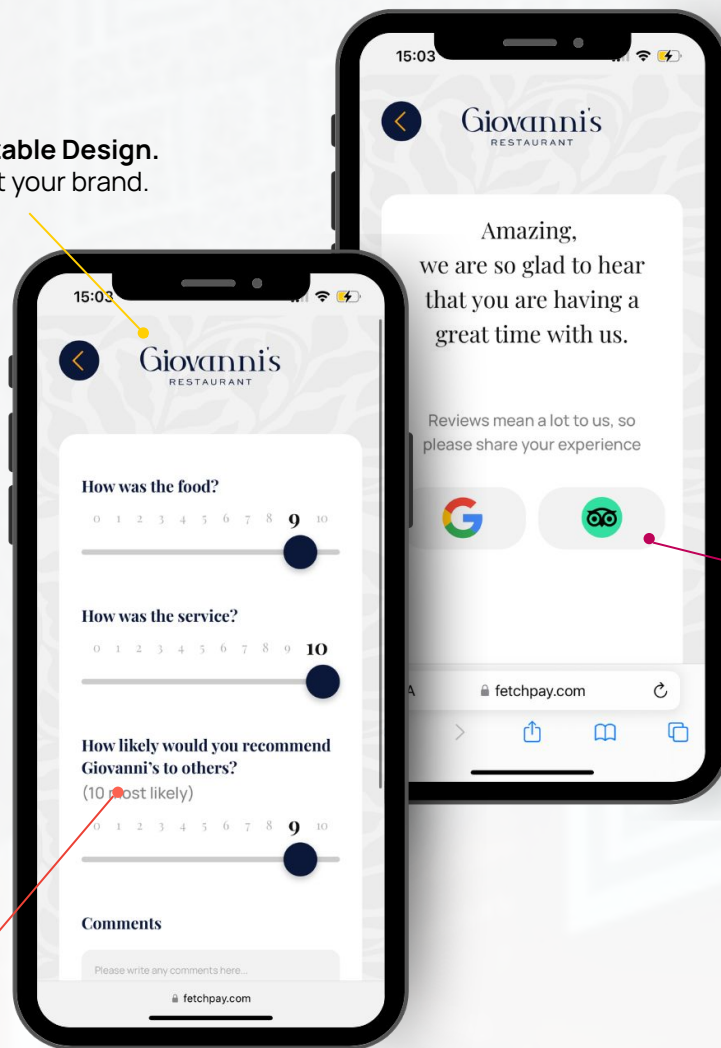

Feedback Management.

Customizable Design.
To reflect your brand.

Increase in
5-star
reviews
by up to
50%

Only positive reviews
will go public